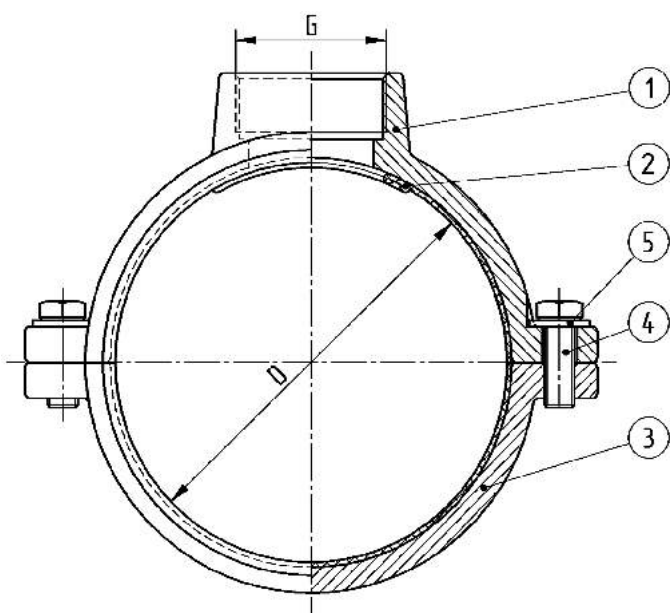

Threaded saddle for plastic pipes "RAPIDO PE/BF"

■ USE:

- A collar with a threaded outlet for making service connection on plastic pipes.

■ MATERIALS:

- 1,2 - body - ductile cast iron protected with epoxy powder coating,
- 3 - gasket - EPDM or NBR rubber,
- 4,5 - stainless steel.

The product has been certified as suitable for contact with potable water.

DN	Diameter [mm] D	Wieght [kg]	Thread G from - to	Length [mm] L	Product code
40	40	1,43	3/4"-1"	100	
50	50	1,65	3/4"-1 1/2"	100	
63	63	1,98	3/4"-1"	100	
75	75	2,28	3/4"-1"	110	
90	90	2,60	3/4"-2"	120	
110	110	3,55	3/4"-2"	120	
125	125	4,38	3/4"-2"	120	
140	140	4,85	3/4"-3"	140	
160	160	5,72	3/4"-4"	150	
180	180	9,40	3/4"-4"	180	
200	200	11,20	3/4"-4"	180	
225	225	11,60	3/4"-4"	180	
250	250	10,60	3/4"-4"	180	
280	280	11,50	2"-4"	180	
315	315	12,80	2"-4"	180	